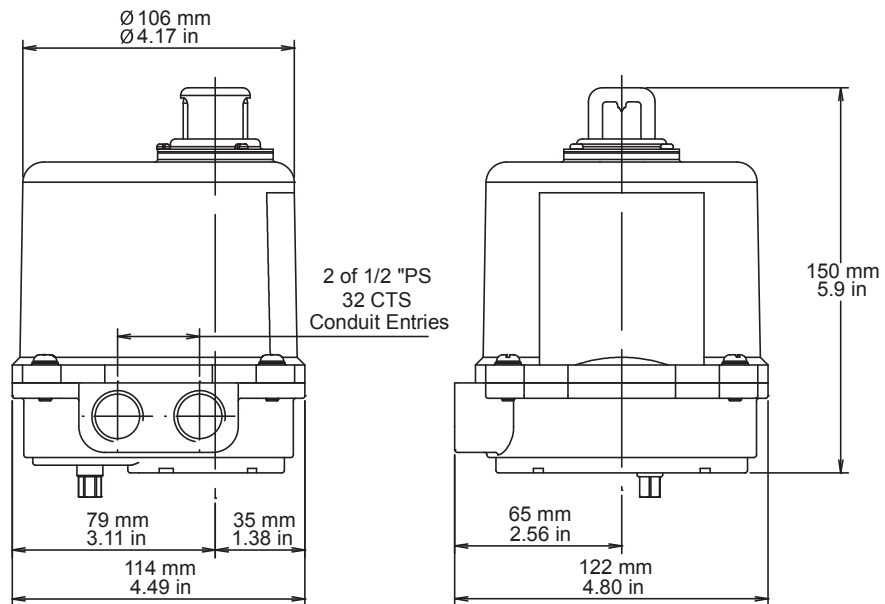

## OM-1

Modulating Type

ON-OFF Type

- Option:  $\textcircled{A}$  is 11 or 9mm (0.45 or 0.35 in)
- Apply to modulating controller models,  $\textcircled{B}$ =183mm (7.21 in).
- No mechanical.